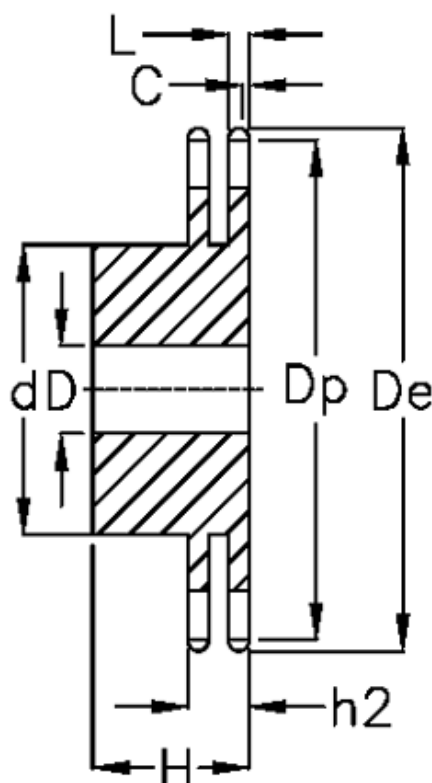

Article number: 616012005040

Description: Sprocket 08 B-2 Z=40 duplex
predrilled

Measures

C = 1.3
d = 110
D = 20±0,5

De = 166.8
Dp = 161.87

For chain size = 1/2" x 5/16"

For chain type = 08 B-2

H = 40

h2 = 21

L = 7

Number of teeth = 40